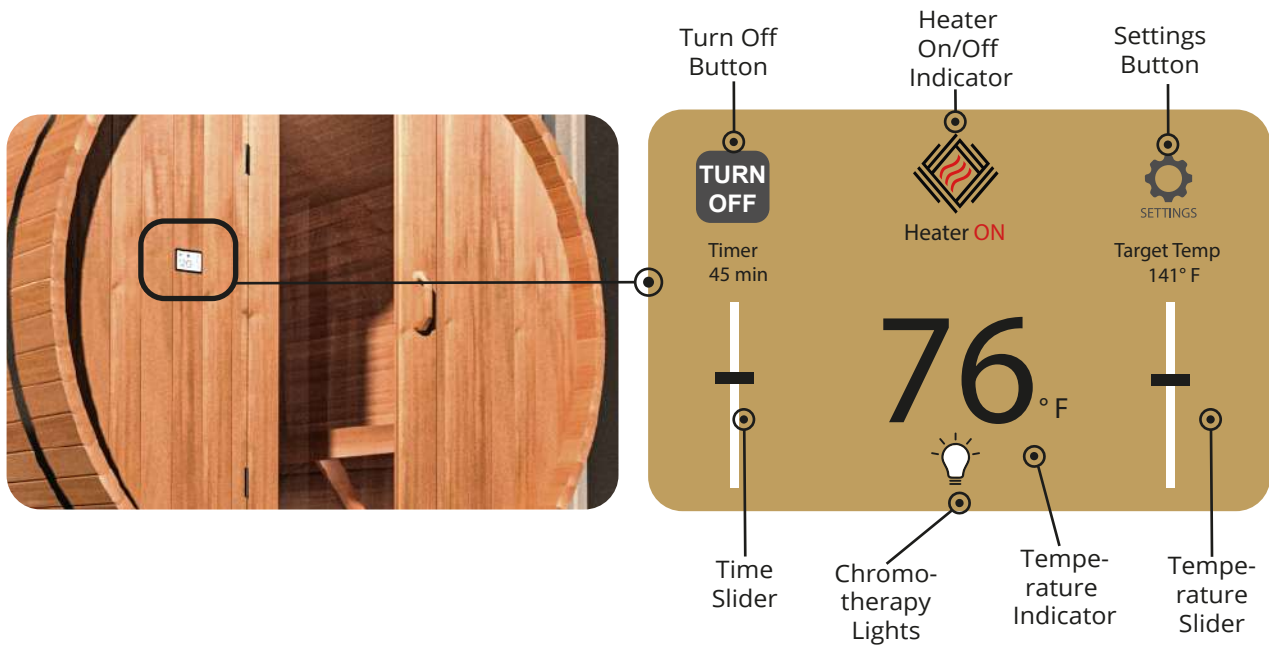

FEATURES

-  Time selector from 0 to 60 minutes
-  Temperature option from 75 to 180 °F
-  Control the Ultra-Sauna Heater in the mobile app anywhere and anytime

-  °C / °F option
-  3.5" Touch Sreen Controller
-  Integrated to the Cloud
-  Chromotherapy Lights

ABOUT OUR APP

Although our Smart WiFi controller and the Smart Sauna app are similar, it is ideal to use both.

The main feature of the Scandia Smart Sauna app is having the ability to control your sauna from anywhere in the world. This app allows you to turn your sauna on, regulate its temperature, and chromotherapy lights. Arrive at home with a readily warm sauna that awaits you.