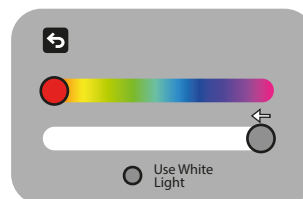

FEATURES

-  Time selector from 0 to 60 minutes
-  Temperature option from 75 to 180 °F
-  Control the Ultra-Sauna Heater in the mobile app anywhere and anytime

-  °C / °F option
-  3.5" Touch Sreen Controller
-  Integrated to the Cloud
-  Chromotherapy Lights