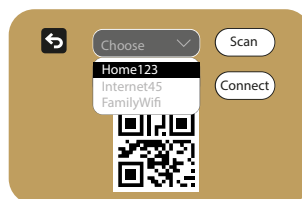

SMART SAUNA WI-FI CONTROLLER

AM~FINN

am-finn.com

design@am-finn.com

1•800•237•2862

SMART SAUNA WI-FI CONTROLLER

REVOLUTIONIZE YOUR SAUNA EXPERIENCE

Our WiFi heater controller allows you to control your sauna from anywhere in the world, with just the click of a button.

FEATURES

-  Time selector from 0 to 60 minutes
-  Temperature option from 75 to 180 °F
-  Control the Ultra-Sauna Heater in the mobile app anywhere and anytime

-  °C / °F option
-  3.5" Touch Sreen Controller
-  Integrated to the Cloud
-  Chromotherapy Lights

ABOUT OUR APP

Although our Smart WiFi controller and the Smart Sauna app are similar, it is ideal to use both.

The main feature of the Scandia Smart Sauna app is having the ability to control your sauna from anywhere in the world. This app allows you to turn your sauna on, regulate its temperature, and chromotherapy lights. Arrive at home with a readily warm sauna that awaits you.