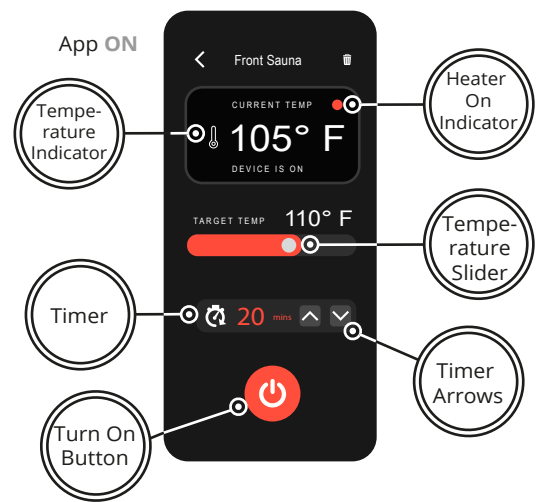

ABOUT OUR APP

Although our Smart WiFi controller and the Smart Sauna app are similar, it is ideal to use both.

The main feature of the Scandia Smart Sauna app is having the ability to control your sauna from anywhere in the world. This app allows you to turn your sauna on, regulate its temperature, and chromotherapy lights. Arrive at home with a readily warm sauna that awaits you.

Our apps are available in: