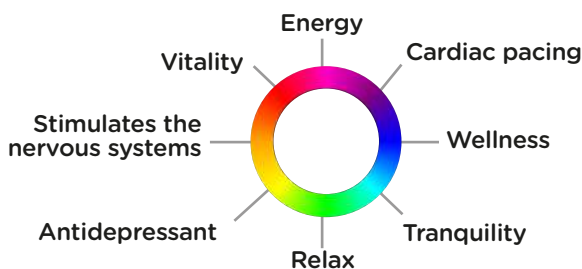

CHROMOTHERAPY LIGHT

The regulation of temperature and time are not the only functions that this intelligent system shares. Another luxurious option is our chromotherapy lights. This vibrant antidote promotes relaxation, healing, and harmony. Incorporate a method that has been practiced for over 2,000 years right in your own home.

There lies a wide variety of health benefits within chromotherapy healing. Every hue carries particular vibrational frequencies that activates biochemical processes within the body, thus provides different healing properties. Elevate your body and mind with this ancient technique.