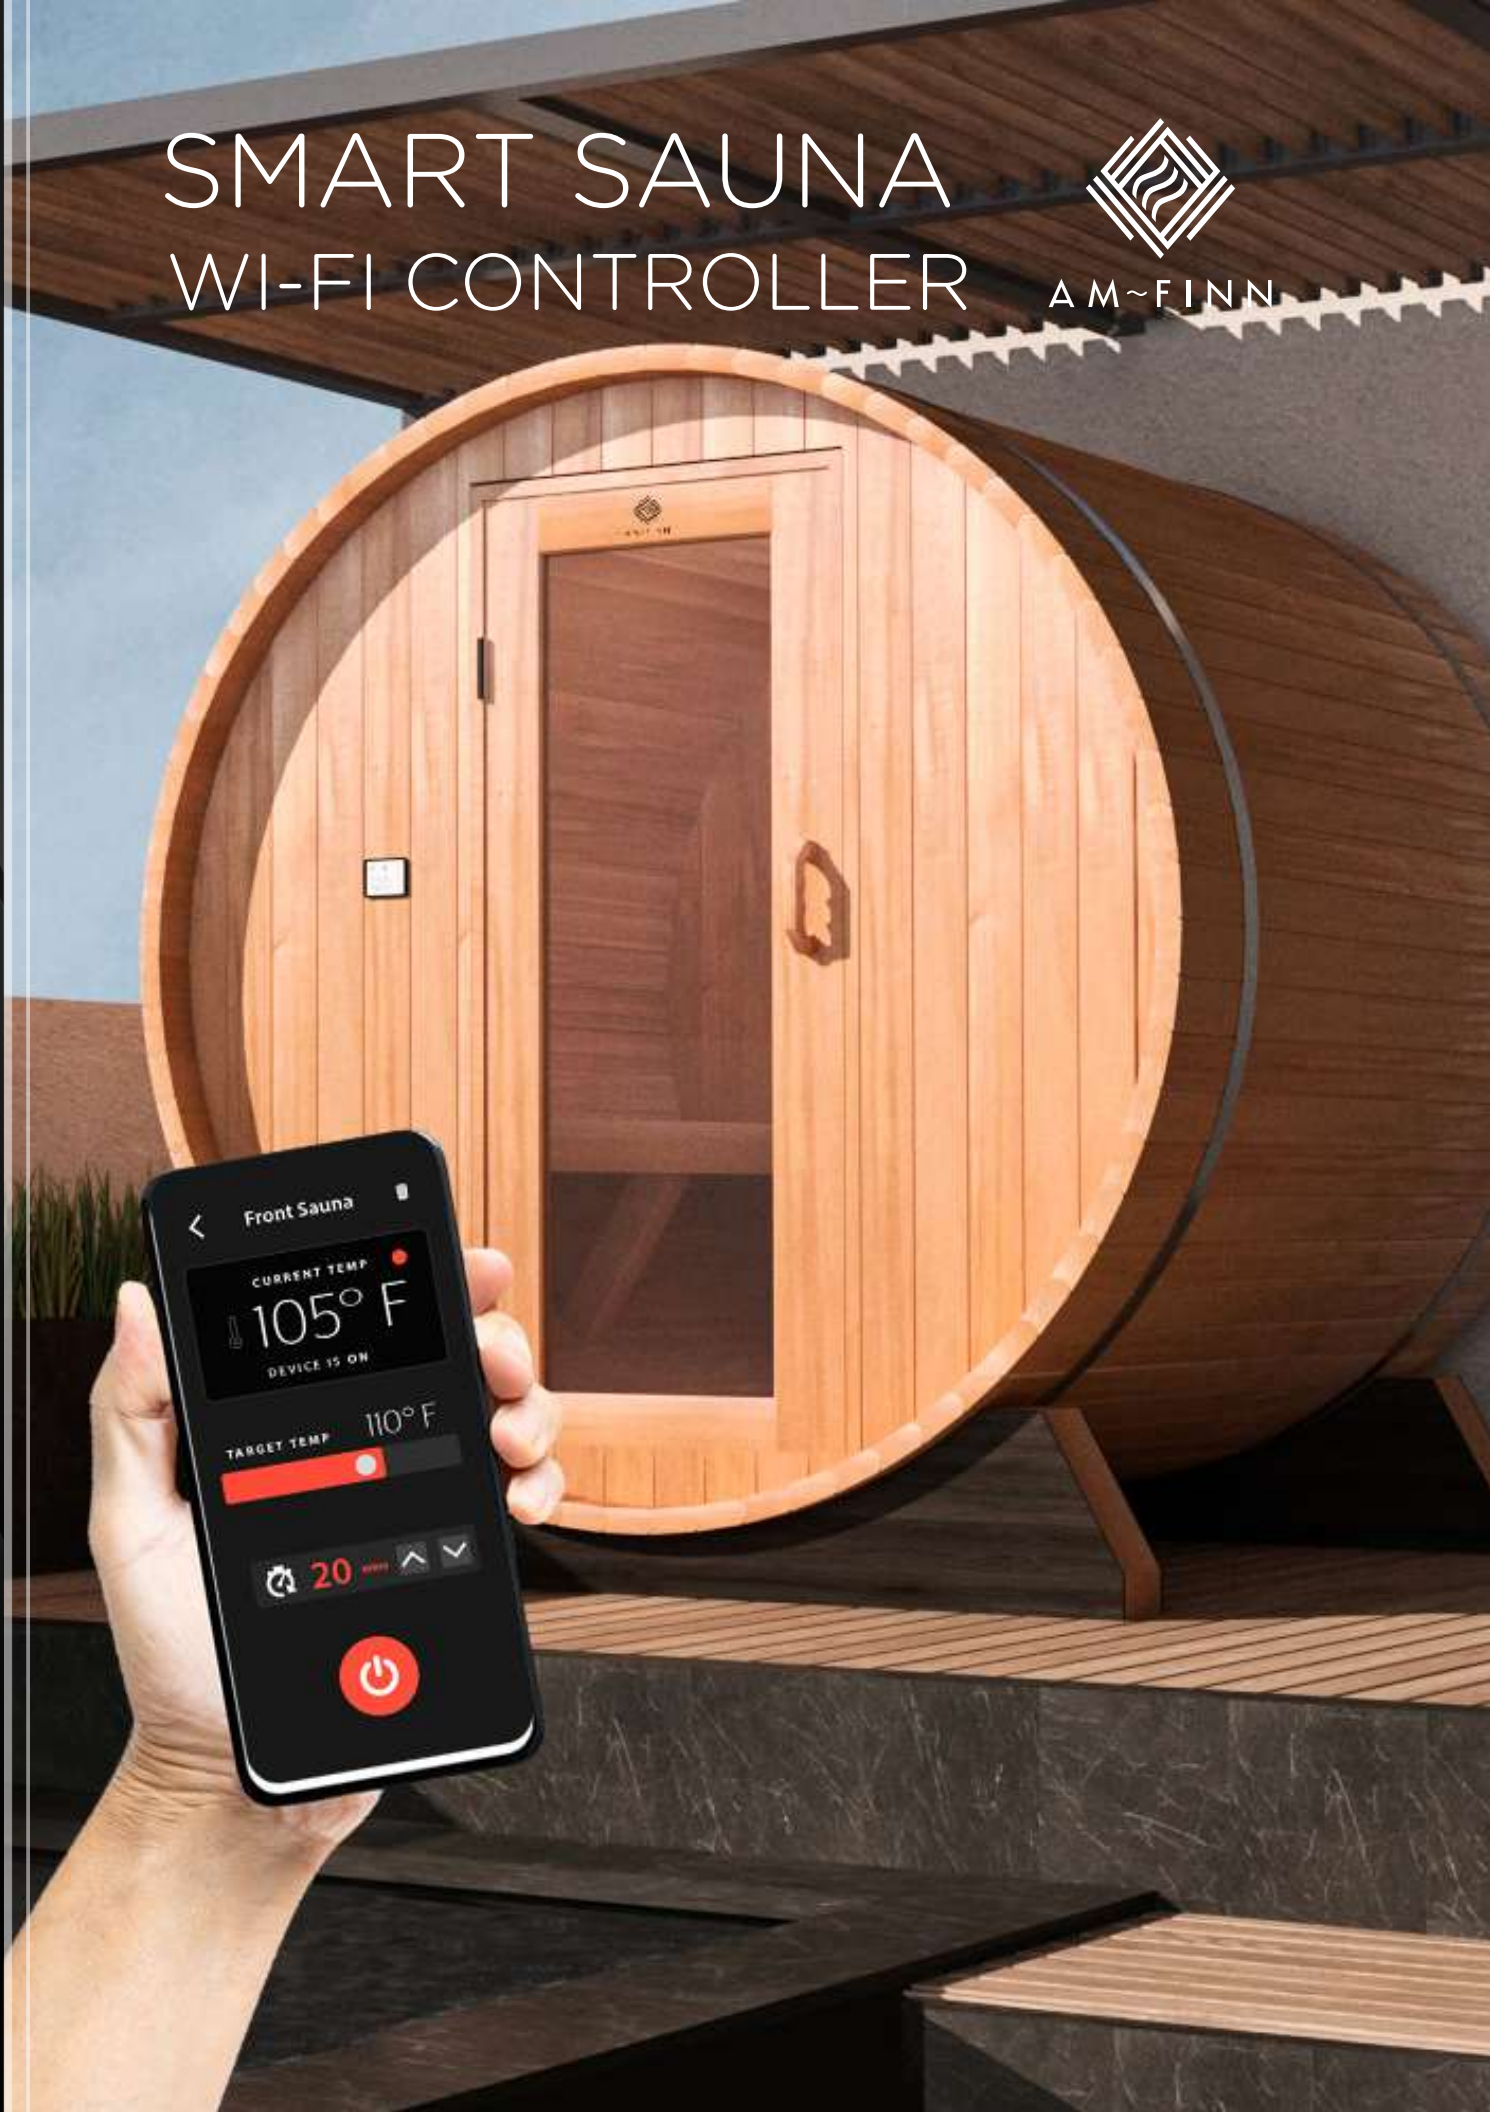

SMART SAUNA WI-FI CONTROLLER

AM~FINN

am-finn.com

design@am-finn.com

1•800•237•2862

SMART SAUNA WI-FI CONTROLLER

REVOLUTIONIZE YOUR SAUNA EXPERIENCE

Our WiFi heater controller allows you to control your sauna from anywhere in the world, with just the click of a button.

FEATURES

-  Time selector from 0 to 60 minutes
-  Temperature option from 75 to 180 °F
-  Control the Ultra-Sauna Heater in the mobile app anywhere and anytime

-  °C / °F option
-  3.5" Touch Sreen Controller
-  Integrated to the Cloud
-  Chromotherapy Lights

ABOUT OUR APP

Although our Smart WiFi controller and the Smart Sauna app are similar, it is ideal to use both.

The main feature of the Scandia Smart Sauna app is having the ability to control your sauna from anywhere in the world. This app allows you to turn your sauna on, regulate its temperature, and chromotherapy lights. Arrive at home with a readily warm sauna that awaits you.